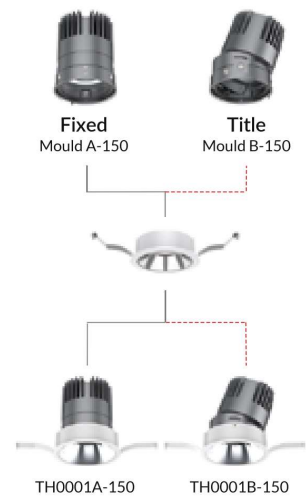

TH0001A/B

TH0001A/B Ø75mm

TH0001C/D Ø75mm

TH0001A/B Ø105mm

Ø150mm