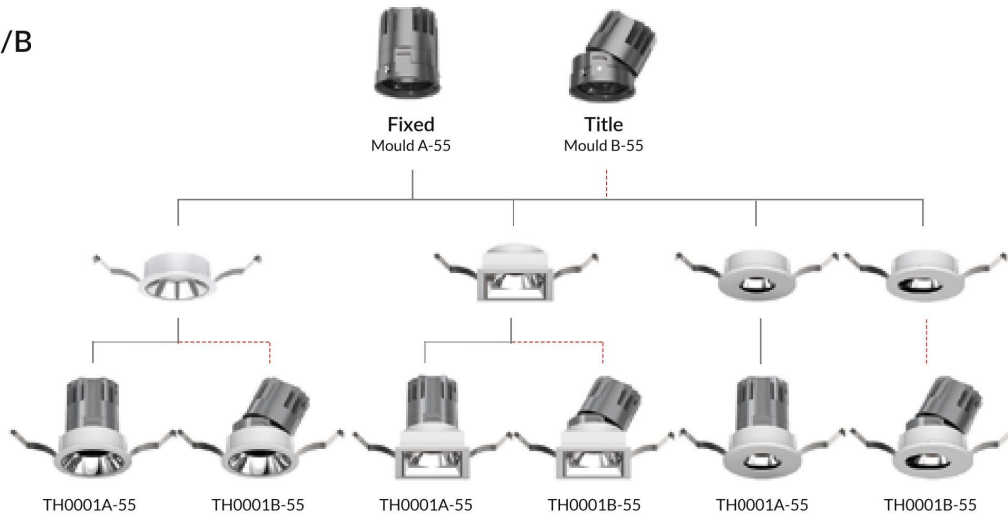

MODULE

DOWNLIGHT

TLI-TH0001

RIM COVER EXCHANGEABLE
MODULAR DESIGN

TH0001A/B

TH0001A/B  Ø75mm

TH0001C/D  Ø75mm

TH0001A/B  Ø105mm