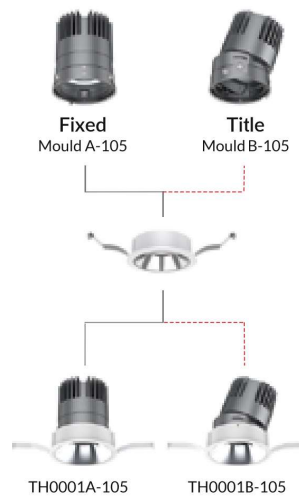

MODULE

DOWNLIGHT

TLI-TH0001

RIM COVER EXCHANGEABLE
MODULAR DESIGN

TH0001A/B

TH0001A/B  Ø75mm

TH0001C/D  Ø75mm

TH0001A/B  Ø105mm