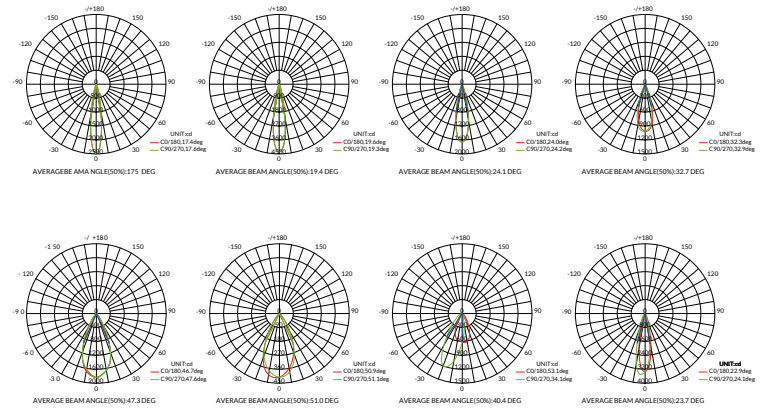

TECHNICAL

Materials of Optics	PMMA/ PC
Materials of Housing	Aluminium Die-casting
Light Source	COB (SDCM<3)
Color Temperature	3000/4000K/6000K
Luminous Efficiency@4000K	100lm/W
CRI	≥90
Beam Angle(°)	15°/20°/24°/36°/45°/50°/ 55°x36°x20°/22°x24°x5°
UGR	<19
Lifetime(hr)	50,000h
Product Finishing	Grey RAL9007

OPTICS

FEATURES & BENEFITS

CCT Selection	3CCT
LED Driver	Built-out
Dimming Option	Triac
Functions	-
Ingress Protection (IP Rating)	IP20/IP44
Power Factor (PF)	≥0.9
Certification	SAA/ RoHS/CE