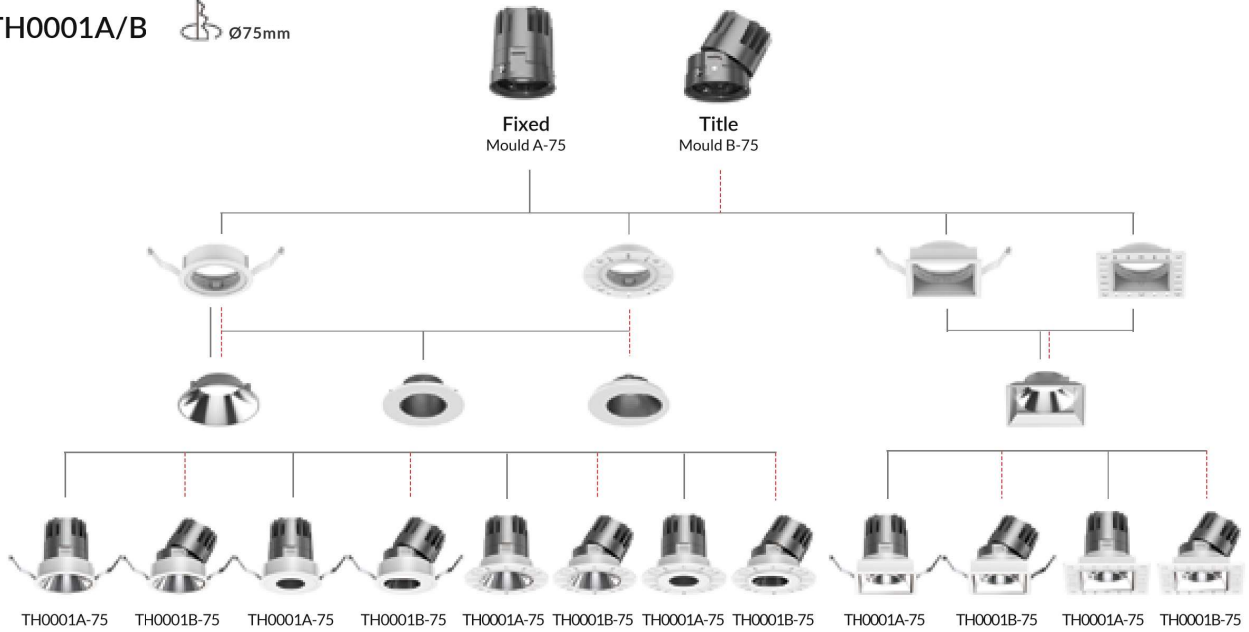

MODULE

DOWNLIGHT

TLI-TH0001

RIM COVER EXCHANGEABLE
MODULAR DESIGN

TH0001A/B

TH0001A/B  Ø75mm

TH0001C/D  Ø75mm

TH0001A/B  Ø105mm