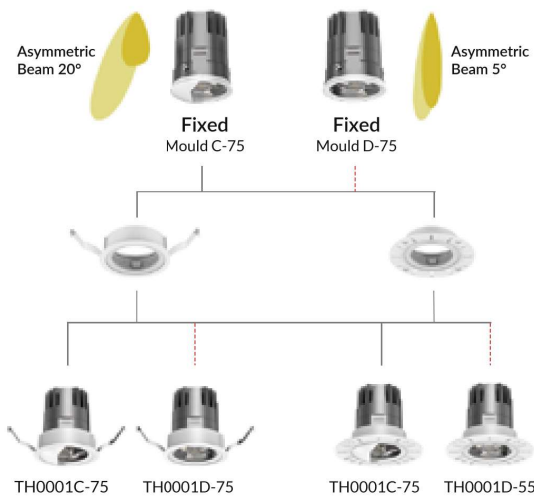

MODULE

DOWNLIGHT

TLI-TH0001

RIM COVER EXCHANGEABLE
MODULAR DESIGN

TH0001A/B

TH0001A/B  Ø75mm

TH0001C/D  Ø75mm

TH0001A/B  Ø105mm