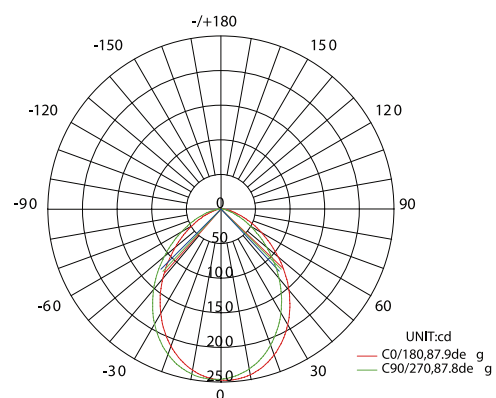

TLI-DN8A

DOWNLIGHT

TECHNICAL

Materials of Optics	PC Diffuser
Materials of Housing	Aluminium
Light Source	SMD (SDCM<6)
Color Temperature	3000/4000/5700K
Luminous Efficiency@4000K	110lm/W
CRI	≥85
Beam Angle(°)	90°
Lifetime(hr)	50,000h
Product Finishing	Silver/White/ Black

FEATURES & BENEFITS

CCT Selection	WWW/3CCT
LED Driver	Built-out
Dimming Option	Triac/ DALI/ 0-10V
Ingress Protection (IP Rating)	IP 44
Power Factor(PF)	≥0.9
Certification	SAA/RoHS/CE/CB

DATA SHEET

CODE	WATT	INPUT VOLTAGE	DIMENSION(mm)	CUT-OUT(mm)	LUMEN(±5%)
TLI-DN8A-2.5-12W	12W	AC200-240V	Ø85x39.5	Ø70-75	730lm
TLI-DN8A-2-18W	18W	AC200-240V	Ø170x45	Ø140-150	1550lm
TLI-DN8A-6-25W	25W	AC200-240V	Ø190x45	Ø160-170	2130lm
TLI-DN8A-8-35W	35W	AC200-240V	Ø228x45	Ø200-210	2790lm

OPTICS

AVERAGE BEAM ANGLE(50%):87.9 DEG

INSTALLATION & ACCESSORIES