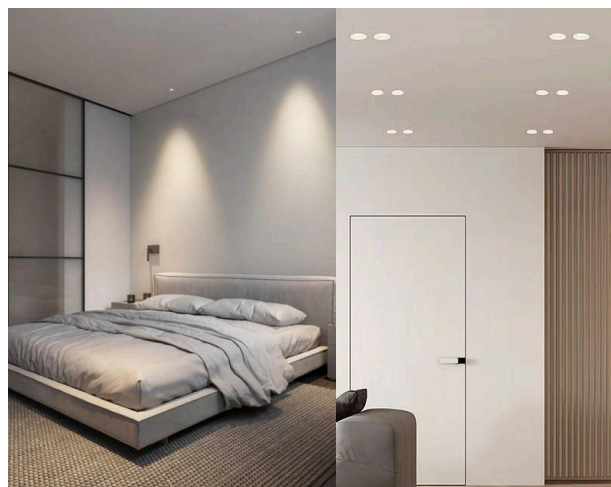

EXPERIENCE

INSTALLATION & ACCESSORIES